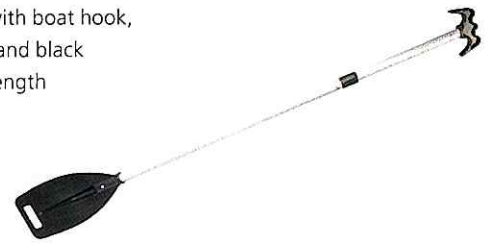

PADDLE WITH T-HANDLE

Paddle with T-handle, silver anodized steel and black blade.

Art.no	Length cm
25.140.058	122
25.140.059	152

PADDLE WITH BOAT HOOK

Paddle with boat hook, silver anodized steel and black blade with handle.

Art.no	Length cm
25.140.060	122

TELESCOPIC PADDLE WITH BOAT HOOK

Telescoping paddle with boat hook, silver anodized steel and black blade with handle. Length adjustable.

Art.no	Length cm
25.140.061	114-183

TELESCOPIC PADDLE

Aluminium telescopic adjustable paddle with plastic blade and handle. Adjustable in 2 parts.

Art.no	Ø mm	Length cm
25.140.056	25/21	57/82/107

PADDLES

Made of aluminium with blade and handle made of plastic. Telescopic, double adjustable.

Art.no	Ø mm	Length cm
25.140.057	25/21	57/82/107

SUP-PADDLE

Telescopic (175/210cm) and divisible. Aluminum handle with plastic handle and blade. This SUP-paddle comes standard with all Talamex SUP's.

Art.no	Description
85.912.905	Telescopic SUP-paddle