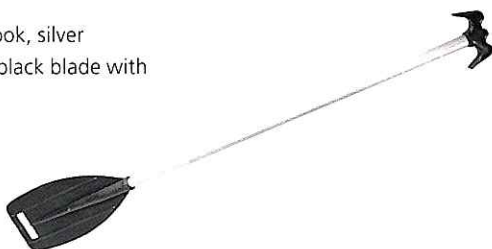

PADDLE WITH T-HANDLE

Paddle with T-handle, silver anodized steel and black blade.

Art.no	Length cm
25.140.058	122
25.140.059	152

PADDLE WITH BOAT HOOK

Paddle with boat hook, silver anodized steel and black blade with handle.

Art.no	Length cm
25.140.060	122

TELESCOPIC PADDLE WITH BOAT HOOK

Telescoping paddle with boat hook, silver anodized steel and black blade with handle. Length adjustable.

Art.no	Length cm
25.140.061	114-183

TELESCOPIC PADDLE

Aluminium telescopic adjustable paddle with plastic blade and handle. Adjustable in 2 parts.

Art.no	Ø mm	Length cm
25.140.056	25/21	57/82/107

PADDLES

Made of aluminium with blade and handle made of plastic. Telescopic, double adjustable.

Art.no	Ø mm	Length cm
25.140.057	25/21	57/82/107

SUP-PADDLE

Telescopic (175/210cm) and divisible. Aluminum handle with plastic handle and blade. This SUP-paddle comes standard with all Talamex SUP's.

Art.no	Description
85.912.905	Telescopic SUP-paddle