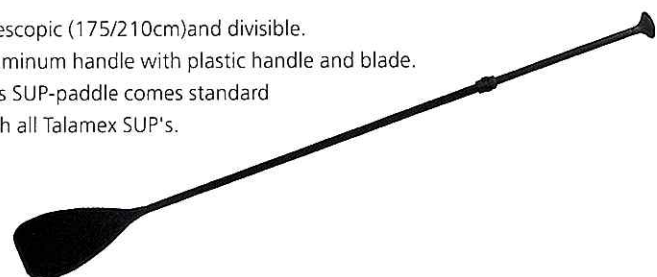

Art.no	Length cm
25.140.060	122

TELESCOPIC PADDLE WITH BOAT HOOK

Telescoping paddle with boat hook, silver anodized steel and black blade with handle. Length adjustable.

Art.no	Length cm
25.140.061	114-183

TELESCOPIC PADDLE

Aluminium telescopic adjustable paddle with plastic blade and handle. Adjustable in 2 parts.

Art.no	Ø mm	Length cm
25.140.056	25/21	57/82/107

PADDLES

Made of aluminium with blade and handle made of plastic. Telescopic, double adjustable.

Art.no	Ø mm	Length cm
25.140.057	25/21	57/82/107

SUP-PADDLE

Telescopic (175/210cm) and divisible. Aluminum handle with plastic handle and blade. This SUP-paddle comes standard with all Talamex SUP's.

Art.no	Description
85.912.905	Telescopic SUP-paddle