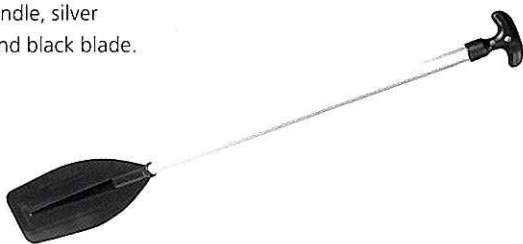

STEERING OAR WITH HOOK

Aluminium with plastic hook and blade.

Art.no	Ø mm	Length m
25.140.000	25	1,50

PADDLES

Aluminium paddle with plastic blade.

Art.no	Ø mm	Length m
25.113.110	25	1,15
25.113.130	25	1,40

PADDLE WITH T-HANDLE

Paddle with T-handle, silver anodized steel and black blade.

Art.no	Length cm
25.140.058	122
25.140.059	152

PADDLE WITH BOAT HOOK

Paddle with boat hook, silver anodized steel and black blade with handle.

Art.no	Length cm
25.140.060	122

TELESCOPIC PADDLE WITH BOAT HOOK

Telescoping paddle with boat hook, silver anodized steel and black blade with handle. Length adjustable.

Art.no	Length cm
25.140.061	114-183

Art.no	Ø mm	Length cm
25.140.057	25/21	57/82/107

SUP-PADDLE

Telescopic (175/210cm) and divisible. Aluminum handle with plastic handle and blade. This SUP-paddle comes standard with all Talamex SUP's.

Art.no	Description
85.912.905	Telescopic SUP-paddle